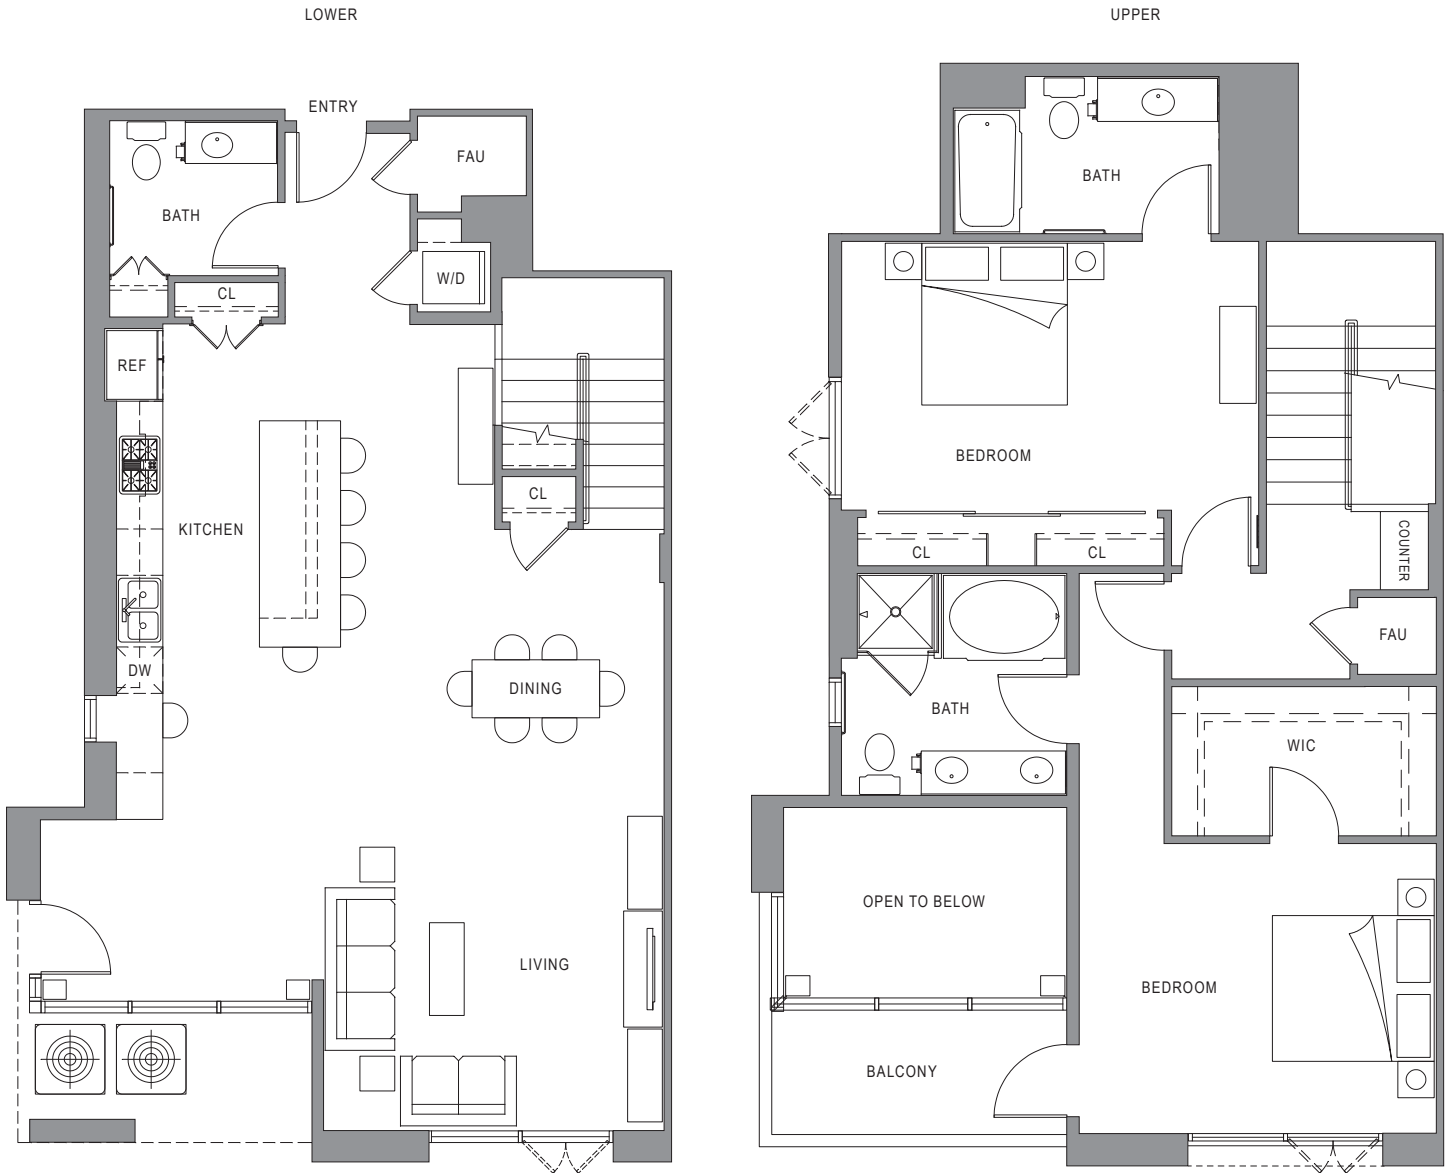

RESIDENCE

2TH-B

TOWER A 2 BEDROOMS 2.5 BATHROOMS BALCONY ~ 1,927 SQ.FT.

L
U
X
|
U
T
C

4200 Brooke Ct.
San Diego, CA 92122

844-443-2701
LUXUTC.com

All dimensions, positions, locations and details are approximate.