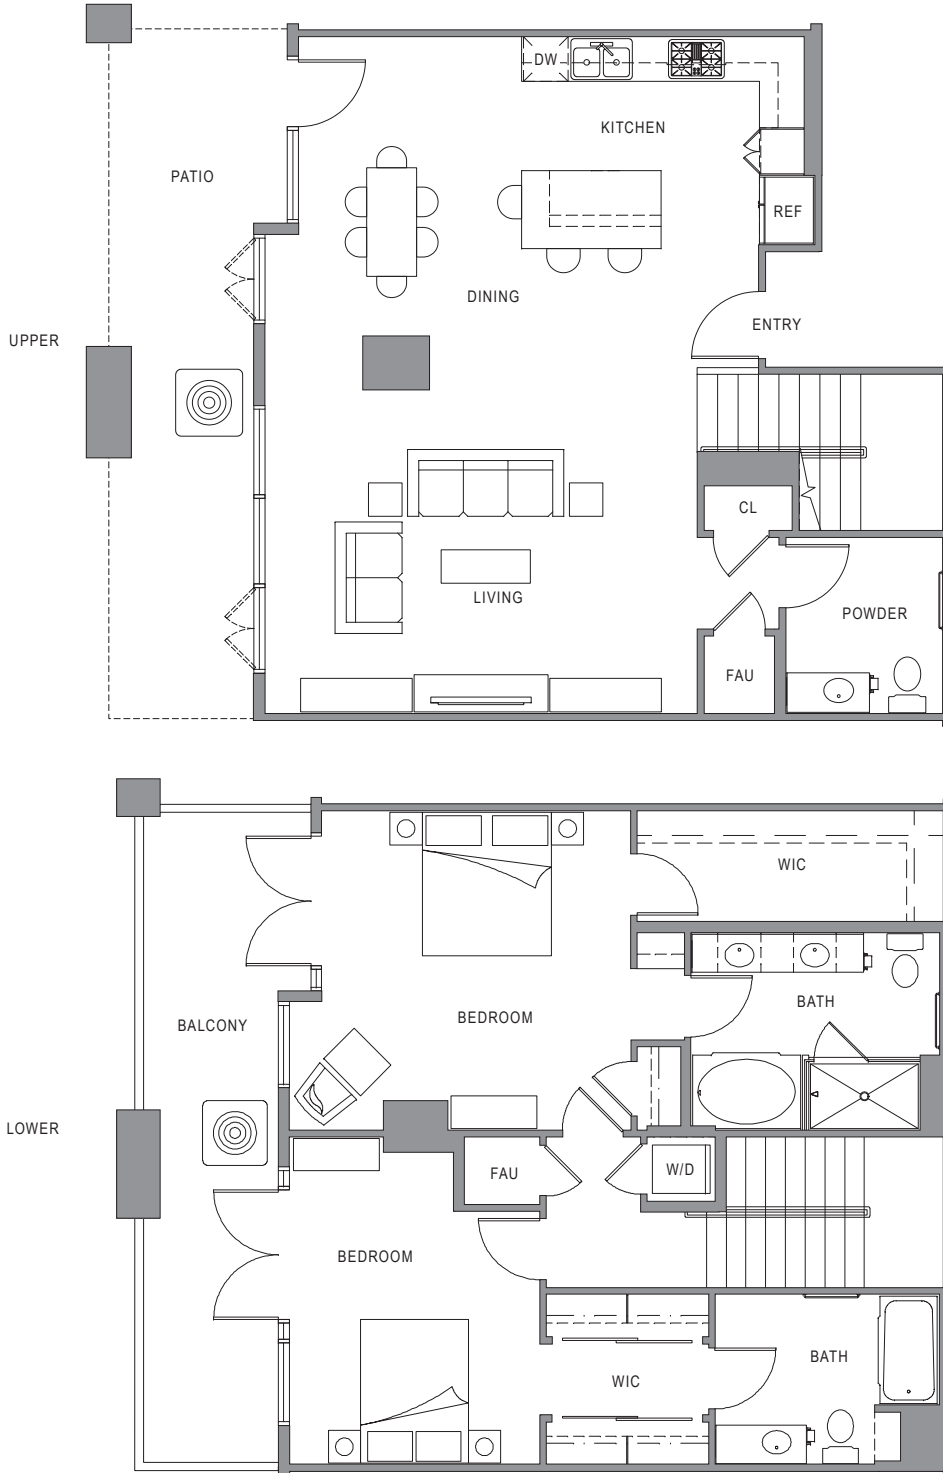

RESIDENCE

2TH-A

L
U
X
|
U
T
C

TOWER A 2 BEDROOMS 2.5 BATHROOMS BALCONY + PATIO ~ 1,745 SQ.FT.

4200 Brooke Ct.
San Diego, CA 92122

844-443-2701
LUXUTC.com

All dimensions, positions, locations and details are approximate. 